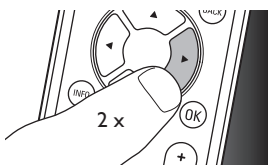

3 Press the button that you wish to reset **twice**.

E.g. the ► button.

- After each button press the green Setup light  blinks once.
- The green Setup light  will blink one more time to confirm that the button was successfully reset to its original function.