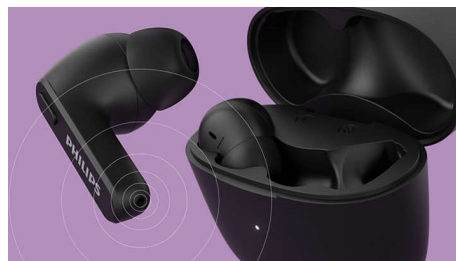

Mono mode

Taking a lot of calls? You can double your talk time by using one earbud while the other one charges. The mic is automatically assigned to the earbud you're using, and you simply swap

over when your current earbud is running low on battery.

Easy control and pairing

Controls on the earbuds let you pause your playlist, take calls, control volume, and wake your phone's voice assistant. The headphones are ready to pair the instant you switch on Bluetooth.

6 hours play time

6 hours play time. Charge 15 minutes for an extra hour

Clear sound, punchy bass

Clear sound, punchy bass. 6 mm neodymium drivers

Easily wake voice assistant

Easily wake your phone's voice assistant

Quick reconnect to your phone

Quick reconnect to your phone when you open the case

Soft silicone ear-tip

Soft silicone ear-tip covers in small, medium, and large