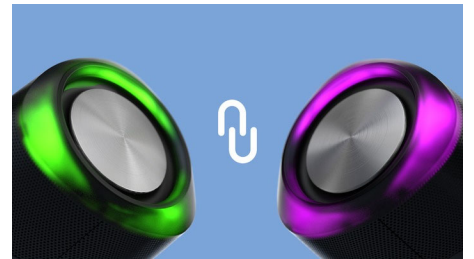

Play it loud. Pair for stereo

Twin passive radiators deliver strong bass and sound stays clear even at high volume. Want to make the party even bigger? Pair with an identical speaker for stereo sound. LED lights at each end of the speaker flash to the tunes.

Audio-in for easy connection

Want to connect to an external audio source like a turntable or MP3 player? The audio-in socket at the back of the speaker lets you connect to almost any electronic device.

Issue date 2022-05-09

Version: 10.1.2

12 NC: 8670 001 62843
EAN: 48 95229 10222 4

© 2022 Koninklijke Philips N.V.
All Rights reserved.

Specifications are subject to change without notice.
Trademarks are the property of Koninklijke Philips N.V.
or their respective owners.

www.philips.com