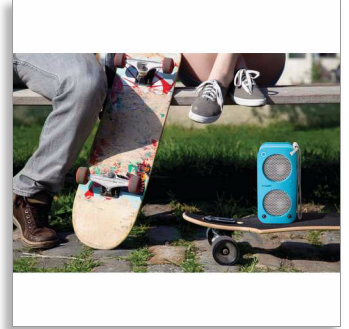

Philips
wireless portable speaker

Bluetooth®

Audio-chain
Built-in microphone for calls
10W, rechargeable battery

SB5200A

Great sound · Ruggedized · Chainable

Keep the party pumping wherever you go with the epic sounding SB5200 portable speaker and its hot design. Hit the Indoor mode for crisp, clear sound at home, or flick it to Outdoor mode and crank the volume to get people jumping.

Designed to go places

- Rugged design and over size strap for active use
- Built-in rechargeable battery for even better portability

Advanced versatility

- Wireless music streaming via Bluetooth
- Chain multiple BR-1Xs into a bigger music system
- Built-in microphone for speaker phone conversation
- Audio-in for easy portable music playback

PHILIPS

Wireless portable speaker
Bluetooth® Audio-chain, Built-in microphone for calls, 10W, rechargeable battery

SB5200A/10

Highlights

Wireless music streaming

Bluetooth is a short range wireless communication technology that is both robust and energy-efficient. The technology allows easy wireless connection to iPod/iPhone/iPad or other Bluetooth devices, such as smartphones, tablets or even laptops. So you can enjoy your favorite music, sound from video or game wireless on this speaker easily.

wOOx™ Technology

wOOx technology is a revolutionary loudspeaker concept that allows you to hear and feel profoundly deep bass that is richer than any other audio system. Special speaker drivers work in harmony with the wOOx bass radiator, and precise tuning between the main driver and the tweeter ensures smooth transitions from low-mid to high frequencies. Dual suspension and a totally symmetrical sandwich construction deliver low and precise bass without noticeable distortion. wOOx produces exceptionally deep and dynamic bass by using the speaker box full volume to truly magnify the impact of the music.