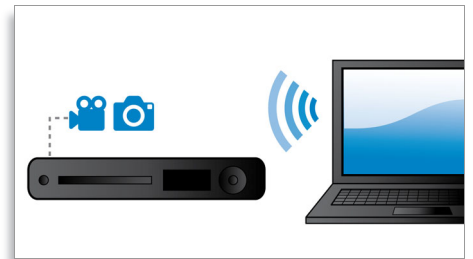

DLNA Network Link

The DLNA Network link provides easy access to personal photos, music, videos or movies on your PC or Home Network. It uses the Ethernet (LAN) connection with DLNA protocol that assures that DLNA certified products will work together seamlessly. By connecting your Blu-ray Disc player to your home network, you will be able to access information from all DLNA certified devices. You can access your world of entertainment at a simple push of a button with the intuitive user interface, that is designed for easy browsing.