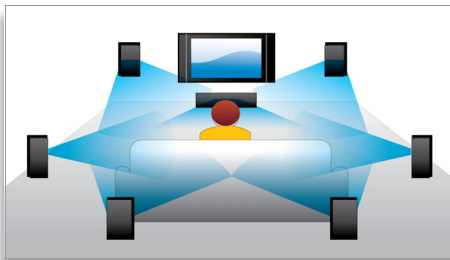

Dolby TrueHD and DTS-HD MA

DTS-HD Master Audio and Dolby TrueHD delivers 7.1 channels of the finest sound from your Blu-ray Discs. Audio reproduced is virtually indistinguishable from the studio master, so you hear what the creators intended for you to hear. DTS-HD Master Audio and Dolby TrueHD complete your high definition entertainment experience.

RealMedia Video

RealMedia Video for movie playback from your PC