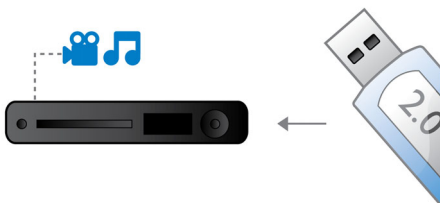

Hi-Speed USB 2.0 Link

The Universal Serial Bus or USB is a protocol standard that is conveniently used to link PCs,

peripherals and consumer electronic equipment. Hi-Speed USB devices have a data transfer rate of up to 480 Mbps - up from the 12 Mbps in original USB ones. With Hi-Speed USB 2.0 Link, all you have to do is plug in your USB device, select the movie, music or photo and play away.