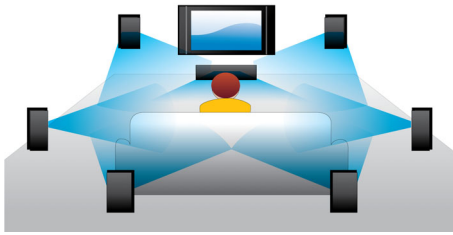

Highlights

Dolby TrueHD and DTS-HD MA

DTS-HD Master Audio and Dolby TrueHD delivers 7.1 channels of the finest sound from your Blu-ray Discs. Audio reproduced is virtually indistinguishable from the studio master, so you hear what the creators intended for you to hear. DTS-HD Master Audio and Dolby TrueHD complete your high definition entertainment experience.