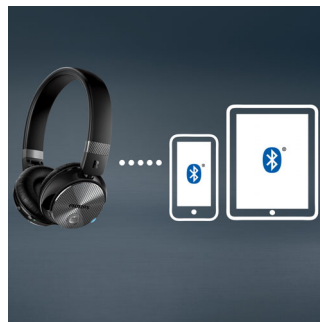

Handsfree calls

Convenient hands-free calling with mic and Bluetooth® 4.0

Multi-point

Multi-point allows you to connect your Philips Bluetooth headphones with two Bluetooth-enabled devices simultaneously. Simply pair up the two devices to enjoy movies and music while effortlessly taking calls in between.

Simple NFC pairing lets you connect your Bluetooth® headphones with any Bluetooth-enabled device – with just a single touch.

Button controls

Button controls at the right earshell enable you to control music and calls with a press.