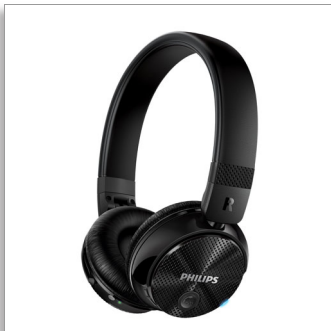

Philips
Wireless noise cancelling
headphones

32mm drivers/closed-back

On-ear
Soft ear cushions
Compact folding

SHB8750NC

More sound, less noise

wirelessly

No wires, no noise and no compromise. Immerse yourself in music with advanced ActiveShield™ active noise canceling technology. Connect wirelessly with NFC one-tap pairing, enjoy music and manage calls with smart control on earpads.

Make life more convenient

- Convenient hands-free calling with mic and Bluetooth® 4.0
- Control calls, music and volume with earshell switches
- Simple NFC one-tap pairing
- Rechargeable battery offers up to 16 hours of wireless music
- Multi-point plays music and calls on two devices at once
- Activate Siri and Google Now with a press on earcan button
- Extra audio cable means music can continue without power
- Compact folding for easy carrying and storage