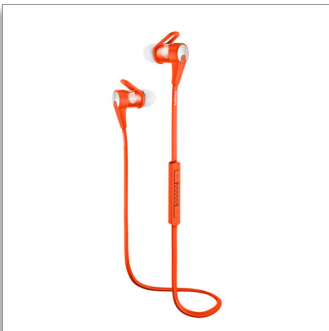

Philips ActionFit  
Bluetooth® sports  
headphones

6mm drivers/ closed-back  
In-ear

SHQ7300OR