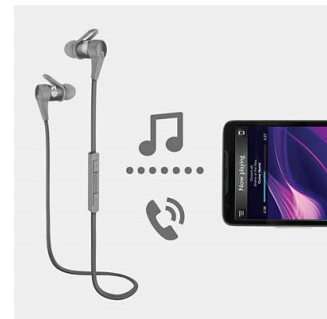

Wireless music and calls

When it comes to endless music listening pleasure and hassle-free switching between music and calls, nothing beats Bluetooth! To enjoy your favorite tunes, pair your Philips SHQ7300 with your Bluetooth-enabled smart phone or tablet – all it takes is a tap on each earshell's intuitive control to change the volume or pause a song, while you handle incoming and outgoing calls.