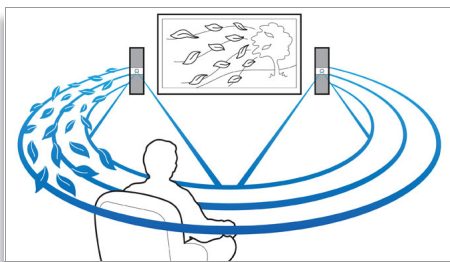

Crystal Clear Sound

With Philips' Crystal Clear Sound, you will now be able to discern and appreciate every sound detail the way it's meant to be heard and as the artist or director intended! Crystal Clear Sound reproduces the sound source—whether it's an action film, a musical or a live performance—faithfully, precisely and without any distortion. Philips home theatres with Crystal Clear Sound keep audio processing to a minimum, preserving the purity of the original audio content. The result is greater sonic accuracy delivered to your ears.