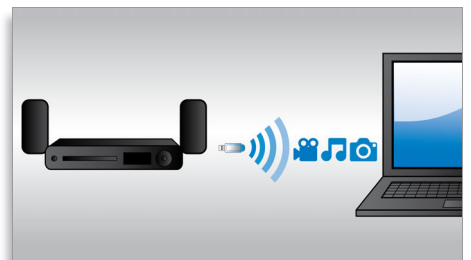

400 W RMS power

400 W RMS power delivers great sound for movies and music

Elegantly designed

Elegantly designed in fine materials to match your flat TV

BD-Live (Profile 2.0)

BD-Live opens up your world of high definition even further. Receive up-to-date content just by connecting your Blu-ray Disc player to the Internet. Exciting new things like exclusive downloadable content, live events, live chats, gaming and on-line shopping all await you. Ride the high definition wave with Blu-ray Disc playback and BD-Live.

Wi-Fi ready

Wi-Fi ready for easy access to all your entertainment

Specifications

Accessories

- Included accessories: User Manual, Quick start guide, Remote Control, 2 x AAA Batteries, FM antenna, World Wide Warranty leaflet, SCART to RCA cable
- Compatible accessories: DCK3060 Dock for iPod, WUB1110 Wi-Fi USB Adaptor