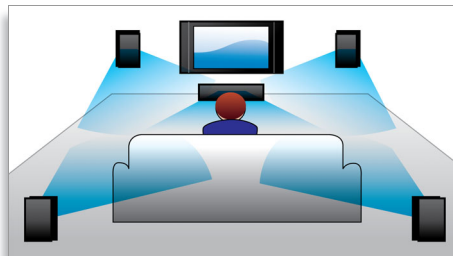

Dolby TrueHD and DTS-HD

Dolby TrueHD and DTS-HD Master Audio Essential deliver the finest sound from your Blu-ray Discs. Audio reproduced is virtually indistinguishable from the studio master, so you hear what the creators intended for you to hear. Dolby TrueHD and DTS-HD Master Audio Essential complete your high definition entertainment experience.