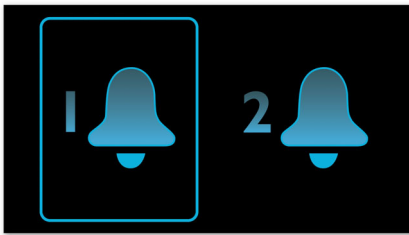

Dual alarm

The Philips audio system comes with two alarm times. Set one alarm time to wake you up and the other time to wake up your partner.