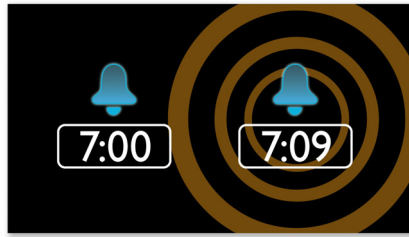

Repeat alarm

To counter oversleeping, the Philips Clock radio has a snooze feature. Should the alarm ring and you wish to continue sleeping a bit longer, simply press the Repeat Alarm button once and go back to sleep. Nine minutes later the alarm will ring again. You can continue to press the Repeat Alarm button every nine minutes until you turn off the alarm altogether.