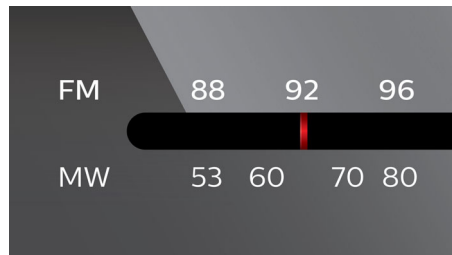

FM/MW tuner

FM/MW (AM) stereo tuner