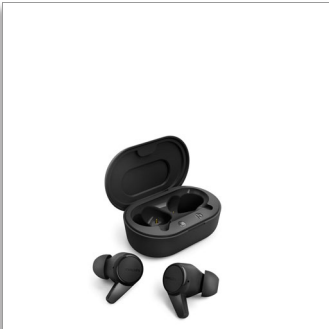

Philips  
True Wireless  
Headphones

Earbuds with a comfortable fit

Super-small charging case  
IPX4 splash/sweat resistant  
Up to 18 hours play time

TAT1207BK

## Grab and go

Grab, connect and go! These fantastic True wireless headphones come with a super-small charging case that slips into your pocket for reliable, convenient sound wherever you go. IPX4 splash and sweat resistant and up to 18 hours play time!