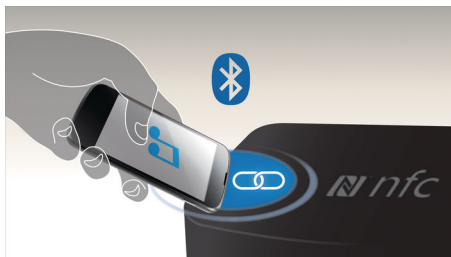

## Stream music via Bluetooth™

Bluetooth is a short-range wireless communication technology that is both robust and energy efficient. The technology allows easy wireless connection to an iPod/iPhone/iPad or other Bluetooth devices, such as smartphones, tablets or even laptops. So you can easily and wirelessly enjoy your favourite music, video or game on this speaker.

## NFC technology

Pair Bluetooth devices easily with one-touch NFC (Near Field Communications)

technology. Just tap the NFC-enabled smartphone or tablet on the NFC area of a speaker to turn the speaker on, start Bluetooth pairing and begin streaming music.