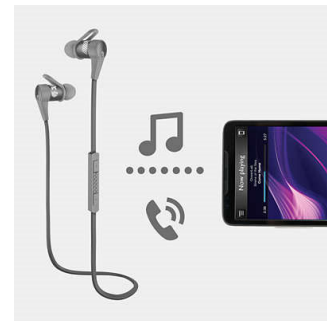

Wireless music and calls

When it comes to endless music listening pleasure and hassle-free switching between music and calls, nothing beats Bluetooth! To enjoy your favorite tunes, pair your Philips SHQ7300 with your Bluetooth-enabled smart phone or tablet – all it takes is a tap on each earshell's intuitive control to change the volume or pause a song, while you handle incoming and outgoing calls.