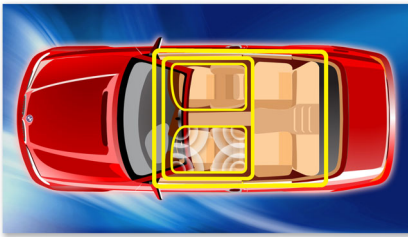

Highlights

Music Zone

Philips' innovative Music Zone technology lets the driver and the passengers enjoy their music with more vivid spatial effect, just as the artist intended it to be heard. Users can easily switch the music listening zones from the driver to the passengers and back again to get the best sonic focus in the car. A dedicated zone control button provides three pre-defined settings - Left, Right and Front (and All) - so you can best match your listening needs easily and dynamically alone or with your passengers.