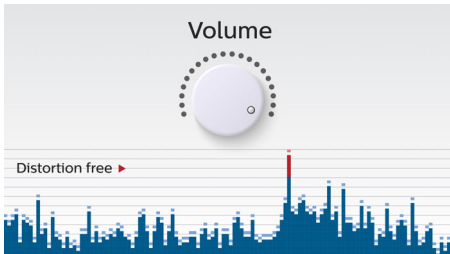

Anti-clipping function

Anti-Clipping lets you play music louder and keeps it high quality, even when the battery is low. It accepts a range of input signals, from 300mV to 1000mV and

keeps your speakers safe from damage by distortion. This built-in function monitors the musical signal as it goes through the amplifier and keeps peaks within the amplifier's range, preventing the audio distortion caused by clipping without affecting loudness. A portable speaker's ability to reproduce musical peaks decreases along with battery power, yet anti-clipping reduces peaks caused by low battery, keeping music distortion free.