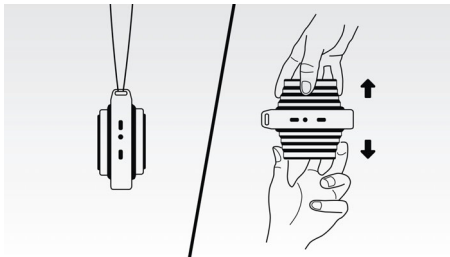

Designed for grab and go

- Built-in rechargeable battery for music playback anywhere
- Up to 12 hours music playtime
- Carry it anywhere with the by-packed finely knitted strip

PHILIPS

Highlights

Wireless music streaming

Pull out the speaker

This expandable speaker can be shrunk down for music on the go or opened up for better quality sound, simply grab it at the top and bottom and pull.

Anti-clipping function

Anti-Clipping lets you play music louder and keeps it high quality, even when the battery is low. It accepts a range of input signals, from 300mV to 1000mV and

keeps your speakers safe from damage by distortion. This built-in function monitors the musical signal as it goes through the amplifier and keeps peaks within the amplifier's range, preventing the audio distortion caused by clipping without affecting loudness. A portable speaker's ability to reproduce musical peaks decreases along with battery power, yet anti-clipping reduces peaks caused by low battery, keeping music distortion free.