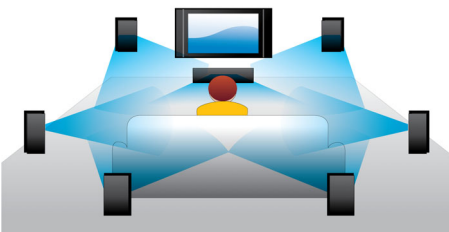

PHILIPS

Highlights

Blu-ray Disc playback

Blu-ray Discs have the capacity to carry high definition data, along with pictures in the 1920 x 1080 resolution that defines full high definition images. Scenes come to life as details leap at you, movements smoothen and images turn crystal clear. Blu-ray also delivers uncompressed surround sound - so your audio experience becomes unbelievably real. The high storage capacity of Blu-ray Discs also allow a host of interactive possibilities to be built in. Seamless navigation during playback and other exciting features like pop-up menus bring a whole new dimension to home entertainment.

Dolby TrueHD

Dolby TrueHD delivers 7.1 channels of the finest sound from your Blu-ray Discs. Audio reproduced is virtually indistinguishable from the studio master, so you hear what the creators intended for you to hear. Dolby TrueHD completes your high definition entertainment experience.

BD-Live (Profile 2.0)

BD-Live opens up your world of high definition even further. Receive up-to-date content just by connecting your Blu-ray Disc player to the internet. Exciting new things like exclusive downloadable content, live events, live chats, gaming and on-line shopping all await you. Ride the high definition wave with Blu-ray Disc playback and BD-Live