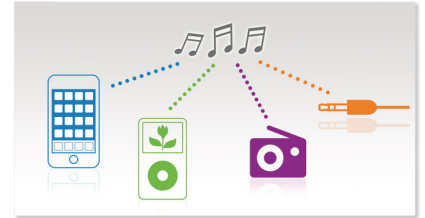

Connect your speakers to all your gear. A great way to listen to your MP3 player, PC, TV, CD, DVD and all your multimedia stuff.

Music from multiple sources

Enjoy music from multiple sources

Bluetooth music streaming