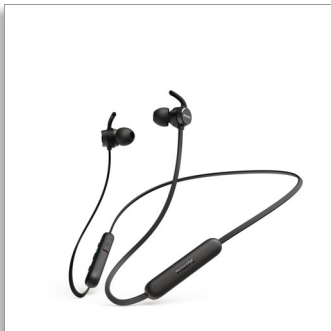

Philips
In-ear wireless headphones
with mic

8mm drivers/closed-back
Comfort fit
IPX4 splash/sweat resistant
Great passive noise isolation

TAE1205BK

Tangle-free tunes

Keep your music close. These splash- and sweat-resistant wireless headphones give you great sound, a comfortable in-ear fit, and up to 7 hours play time. When you need more, a quick 15-minute charge keeps the music playing another 1 hour.

Splash resistant. 7 hours play time.

- IPX4 splash- and sweat-resistant
- 8 mm neodymium drivers. Great sound
- 7 hours play time. USB-C charging
- Charge for 15 minutes, get 1 hour play time

Easy comfort. Secure fit.

- Secure, flexible, comfortable
- Oval acoustic tube fits comfortably in your ear canal
- Wing tips for a secure fit. Better passive noise isolation
- 3 interchangeable rubber earbud covers

From playlists to calls

- Inline remote. Easily switch from playlist to calls
- Built-in mic with echo cancellation for clear audio
- Smart pairing. Automatically find Bluetooth devices
- Magnetic earbuds. Flat, tangle-resistant cable