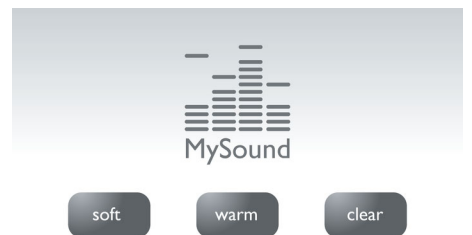

MySound profiles

Sound perception is subjective, and everyone has their own listening preference. MySound brings personality back to every conversation by allowing you to choose the audio profile that best matches your sound preferences: Clear – to make voices sound crisper and clearer; Soft – for friendly, softer tones; Warm – to make voices sound welcoming and warm.