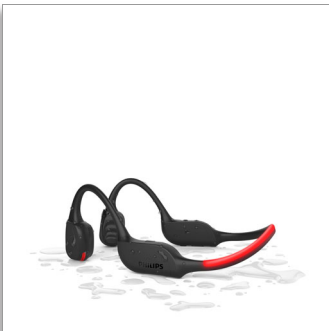

Philips
Open-ear wireless sports
headphones

Open-ear fit

Bone conduction
Clear calls
LED safety lights

TAA7607BK

Free your ears. Hear it all.

Run it, ride it, stroll it, love it! Light, comfy and tough, these open-ear wireless sports headphones let you hear everything that's going on around you, and your music too. From parks to city streets, your training just got an upgrade.

Hear differently

- Sound without earphones. Open-ear design
- Always good to go. IP66 dustproof and water resistant
- Be seen. LED safety lights

Sound without earphones

- Open-ear fit. Light, comfy, tough
- Integrated controls. Easy pairing
- Philips Headphones app
- Carry pouch included

PHILIPS

Open-ear wireless sports headphones
Open-ear fit Bone conduction, Clear calls, LED safety lights

TAA7607BK/00

Highlights

Bone conduction

Bone conduction technology transmits sound through the bones of your skull, which means you don't need to put an earbud in your ear, or wear headphones that cover your ear. Instead, the sound travels from your cheekbones directly to the inner ear and your music magically appears in your head!

Safety LED lights

Run at night. Hike a mountain trail at dusk. Or cycle in the woods. With a bright LED light-

strip on the rear of the neckband, you'll stay visible in dim environments. You can control the LEDs via the Philips Headphones app or via the on/off button on the neckband.