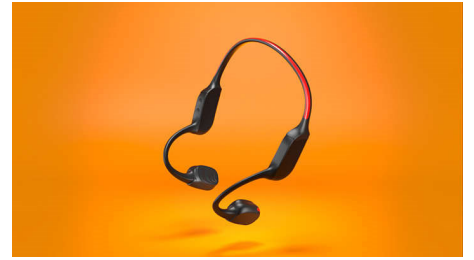

Safety LED lights

Run at night. Hike a mountain trail at dusk. Or cycle in the woods. With a bright LED light-

strip on the rear of the neckband, you'll stay visible in dim environments. You can control the LEDs via the Philips Headphones app or via the on/off button on the neckband.

9 hours play time

Don't want to worry about daily charging? With 9 hours play time from a single charge, these bone-conducting open-ear headphones are good to go for multiple workouts. A full charge takes just 2 hours. For a quick extra boost, just 15 minutes charging gives you an extra hour of play time.

Crystal-clear calls

Taking calls? A unique combination of bone-conducting and AI mics means you'll always be heard clearly. The AI mic removes background noise in any environment. If you're out on a run or a ride, the bone-conducting mic removes annoying wind noise. Switch mics easily via a button on the neckband.

Light, comfy, tough

Why weigh yourself down? These open-ear headphones are so light you'll barely feel them, plus they won't fall off when you get moving. The neckband wraps around the back of your head, and loops over the top of your ears, to hold the headphones comfortably in place.