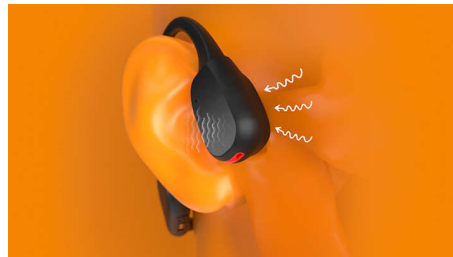

Safety LED lights

Run at night. Hike a mountain trail at dusk. Or cycle in the woods. With a bright LED light-

strip on the rear of the neckband, you'll stay visible in dim environments. You can control the LEDs via the Philips Headphones app or via the on/off button on the neckband.

Crystal-clear calls

Taking calls? A unique combination of bone-conducting and AI mics means you'll always be heard clearly. The AI mic removes background noise in any environment. If you're out on a run or a ride, the bone-conducting mic removes annoying wind noise. Switch mics easily via a button on the neckband.