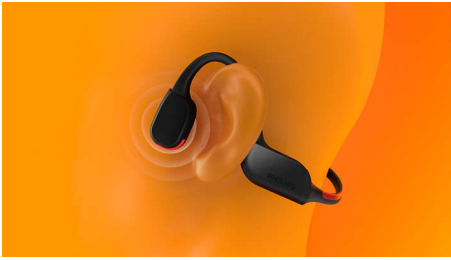

For your kind of active life

- No worries. 9 hours play time
- Crystal-clear calls. Inside, outside, anywhere at all
- Charge for 15 minutes, get an extra hour
- AI and bone-conducting mics remove environmental noise

PHILIPS

Open-ear wireless sports headphones
Open-ear fit Bone conduction, Clear calls, LED safety lights

TAA7607BK/00

Highlights

Bone conduction

Bone conduction technology transmits sound through the bones of your skull, which means you don't need to put an earbud in your ear, or wear headphones that cover your ear. Instead, the sound travels from your cheekbones directly to the inner ear and your music magically appears in your head!

Safety LED lights

Run at night. Hike a mountain trail at dusk. Or cycle in the woods. With a bright LED light-

strip on the rear of the neckband, you'll stay visible in dim environments. You can control the LEDs via the Philips Headphones app or via the on/off button on the neckband.