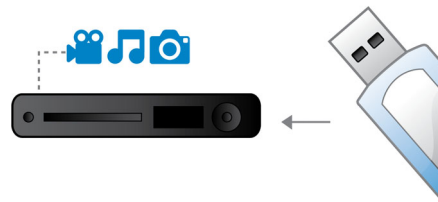

HDMI 1080p

HDMI 1080p upscaling delivers images that are crystal clear. Movies in standard definition can now be enjoyed in true high definition resolution - ensuring more details and more true-to-life pictures. Progressive Scan (represented by "p" in "1080p") eliminates the line structure prevalent on TV screens, again ensuring relentlessly sharp images. To top it off, HDMI makes a direct digital connection that can carry uncompressed digital HD video as well as digital multi-channel audio, without conversions to analogue - delivering perfect picture and sound quality, completely free from noise.

ProReader Drive

ProReader Drive lets you enjoy your movies and videos worry-free. Even when old discs get smudgy or scratched, you can rest assured that they will play right through from start to end - without any sign that they have been damaged. Using state-of-the-art technology, ProReader Drive converts weak analogue signals into robust digital ones, extracting information that allows less-than-perfect discs to play smoothly through. Together with its ability to read virtually any video format, ProReader Drive gives you the unbeatable assurance that whatever you pop in will most definitely play.

Multimedia DivX

Play CD, (S)VCD, DVD, DVD+- R/RW, DivX, MP3, WMA, JPEG

USB Media Link

The Universal Serial Bus, or USB, is a protocol standard that is conveniently used to link PCs, peripherals and consumer electronic equipment. With USB Media Link, all you have to do is plug in your USB device, select the movie, music or photo and play away.