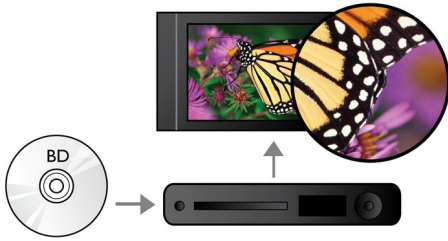

Hear more

- Dolby TrueHD and DTS-HD MA for HD 7.1 surround sound

Engage more

- WiFi-n Ready* for faster, wider wireless performance
- USB 2.0 plays video/music from USB flash/hard disk drive
- BD-Live (Profile 2.0) to enjoy online Blu-ray bonus content
- Enjoy all your movies and music from CD and DVD
- EasyLink to control all HDMI CEC devices via a single remote

PHILIPS

Highlights

Blu-ray Disc playback

Blu-ray Discs have the capacity to carry high definition data, along with pictures in the 1920 x 1080 resolution that defines full high definition images. Scenes come to life as details leap at you, movements smoothen and images turn crystal clear. Blu-ray also delivers uncompressed surround sound - so your audio experience becomes unbelievably real. The high storage capacity of Blu-ray Discs also allow a host of interactive possibilities to be built in. Seamless navigation during playback and other exciting features like pop-up menus bring a whole new dimension to home entertainment.

Dolby TrueHD and DTS-HD MA

DTS-HD Master Audio and Dolby TrueHD delivers 7.1 channels of the finest sound from your Blu-ray Discs. Audio reproduced is virtually indistinguishable from the studio master, so you hear what the creators intended for you to hear. DTS-HD Master Audio and Dolby TrueHD complete your high definition entertainment experience.