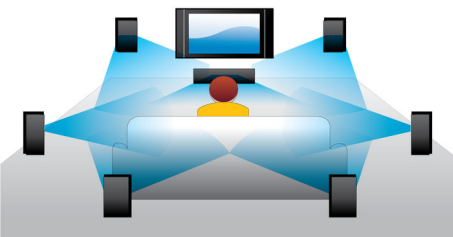

PHILIPS

Highlights

Blu-ray Disc playback

Blu-ray Discs have the capacity to carry high definition data, along with pictures in the 1920 x 1080 resolution that defines full high definition images. Scenes come to life as details leap at you, movements smoothen and images turn crystal clear. Blu-ray also delivers uncompressed surround sound - so your audio experience becomes unbelievably real. The high storage capacity of Blu-ray Discs also allow a host of interactive possibilities to be built in. Seamless navigation during playback and other exciting features like pop-up menus bring a whole new dimension to home entertainment.

Dolby TrueHD and DTS-HD MA

DTS-HD Master Audio and Dolby TrueHD delivers 7.1 channels of the finest sound from your Blu-ray Discs. Audio reproduced is virtually indistinguishable from the studio master, so you hear what the creators intended for you to hear. DTS-HD Master Audio and Dolby TrueHD complete your high definition entertainment experience.