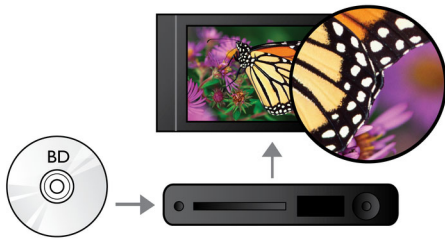

Hear more

- Dolby TrueHD and DTS-HD MA for HD 7.1 surround sound

Engage more

- Wi-Fi-n Ready* for faster, wider wireless performance
- USB 2.0 plays video/music from USB flash/hard disk drive
- BD-Live (Profile 2.0) to enjoy online Blu-ray bonus content
- Enjoy all your movies and music from CDs and DVDs
- EasyLink to control all HDMI CEC devices via a single remote

PHILIPS

Highlights

Blu-ray Disc playback

Blu-ray Discs have the capacity to carry high definition data, along with pictures in the 1920 x 1080 resolution that defines full high definition images. Scenes come to life as details leap at you, movements smoothen and images turn crystal clear. Blu-ray also delivers uncompressed surround sound — so your audio experience becomes unbelievably real. The high storage capacity of Blu-ray Discs also allows a host of interactive possibilities to be built in. Seamless navigation during playback and other exciting features such as pop-up menus bring a whole new dimension to home entertainment.

Dolby TrueHD and DTS-HD MA

DTS-HD Master Audio and Dolby TrueHD deliver 7.1 channels of the finest sound from your Blu-ray Discs. Audio reproduced is virtually indistinguishable from the studio master, so you hear what the creators intended for you to hear. DTS-HD Master Audio and Dolby TrueHD complete your high definition entertainment experience.