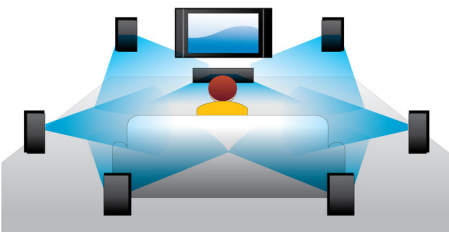

PHILIPS

Highlights

Blu-ray Disc playback

Blu-ray Discs have the capacity to carry high definition data, along with pictures in the 1920 x 1080 resolution that defines full high definition images. Scenes come to life as details leap at you, movements smoothen and images turn crystal clear. Blu-ray also delivers uncompressed surround sound — so your audio experience becomes unbelievably real. The high storage capacity of Blu-ray Discs also allows a host of interactive possibilities to be built in. Seamless navigation during playback and other exciting features such as pop-up menus bring a whole new dimension to home entertainment.

Dolby TrueHD and DTS-HD MA

DTS-HD Master Audio and Dolby TrueHD deliver 7.1 channels of the finest sound from your Blu-ray Discs. Audio reproduced is virtually indistinguishable from the studio master, so you hear what the creators intended for you to hear. DTS-HD Master Audio and Dolby TrueHD complete your high definition entertainment experience.