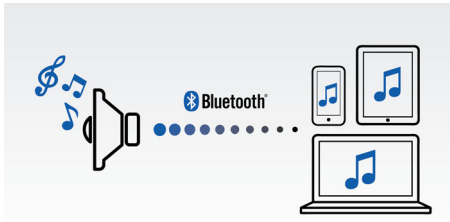

Easy to use

- Smartly designed FlexiDock to fit any Android phone
- Easy Bluetooth pairing Widget for Android phone
- Charge second mobile device via USB port

PHILIPS

Highlights

FlexiDock

The improved version of Philips FlexiDock features a micro USB connector, perfect for any Android powered phone. The docking mechanism is a great fit for any Android phone, thanks to the smooth and rounded edge design of the connector. It offers maximum adjustability. Simply slide the connector left or right, or rotate it to fit any location or orientation of the Micro USB port on your phone. This extreme flexibility is the first of its kind, catering to Android powered phones that are made by different manufacturers with no standardized position and orientation for the micro USB connector.

Wireless music streaming

Bluetooth is a short range wireless communication technology that is both robust and energy-efficient. The technology allows easy wireless connection to iPod/iPhone/iPad or other Bluetooth devices, such as

smartphones, tablets or even laptops. So you can enjoy your favorite music, sound from video or game wireless on this speaker easily.

Easy Bluetooth pairing Widget

Available for download from Google Play, the Philips Bluetooth Audio Connect widget allows you to connect and pair your mobile device to any Philips Bluetooth audio device easily. Tap the widget to automatically add, pair and connect to any Philips Bluetooth audio device. Once paired, you can also rename and change the icons. This widget allows you to have several Philips audio devices, making it easy for you to switch between different Bluetooth devices easily. Simply tap to select your desired Philips audio device and start streaming.