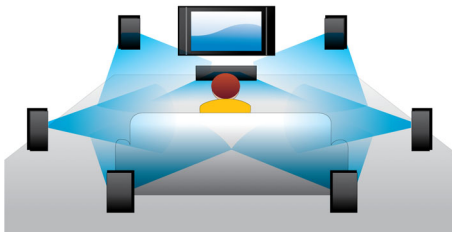

PHILIPS

Highlights

Blu-ray 3D Disc playback

Full HD 3D provides the illusion of depth for a heightened, realistic cinema viewing experience at home. Separate images for the left and right eyes are recorded in 1920 x 1080 full HD quality and alternately played on screen at a high speed. By watching these images through special glasses that are timed to open and close the left and right lenses in synchronization with the alternating images, the full-HD 3D viewing experience is created.

Dolby TrueHD and DTS-HD MA

DTS-HD Master Audio and Dolby TrueHD delivers 7.1 channels of the finest sound from your Blu-ray Discs. Audio reproduced is virtually indistinguishable from the studio master, so you hear what the creators intended for you to hear. DTS-HD Master Audio and Dolby TrueHD complete your high definition entertainment experience.