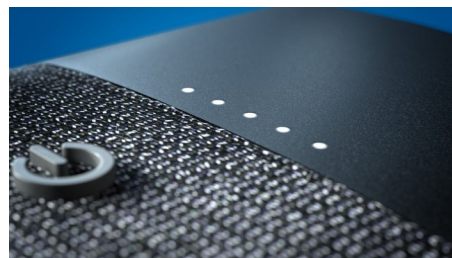

12 hours play time

Go from working session to dinner party with ease. You get 12 hours play time from a single charge, and the wireless range is 20 m. Charging the speaker takes 3.5 hours, via the included USB-C cable.

Kvadrat speaker fabric

This speaker is covered with a premium speaker fabric created by high-end manufacturer Kvadrat. The beautiful wool-blend material is acoustically transparent, allowing the sound to flow freely from the speaker into the room.