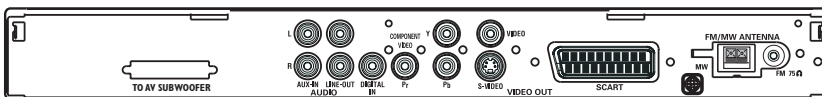

Dolby Pro Logic II

Dolby Pro Logic II provides five channels of surround processing from any stereo source.

Class D™ Amplifier

A Class D™ Amplifier is a 'switching' amplifier that converts a low-level, analog, audio input signal into a high power, digital output for enhanced digital sound quality.

CD upsampling

CD upsampling is an advanced sound processing technology that intelligently upgrades the audio of standard CDs by increasing time resolution and sampling rate for an improved audio experience.

Progressive Scan

Progressive Scan doubles the vertical resolution of the image resulting in a noticeably sharper picture. Instead of sending field with the odd lines to the screen first, followed by the field with the even lines, both fields are written at one time. A flicker-free high resolution image is created giving you the best viewing.

DivX® 3.11/4.x/5.x playback

With DivX® support, you will be able to enjoy DivX® encoded videos in the comfort of your living room. The DivX® media format is an MPEG-4 based video compression technology that enables you to save large files like movies, trailers and music videos on media like CD-R/RW, memory cards and DVD-Video, DivX® CDs can be played back on selected DVD players, DVD Recorders and Home Theater Systems.

EAN 87 10895 80719 7 (/01)
EAN 87 10895 84958 6 (/04)
EAN 87 10895 80720 3 (/05)

Dimensions (w x h x d):
360mm x 40mm x 305mm (DVD system)
95mm x 255mm x 82mm (Surround speaker)
435mm x 76mm x 70mm (Center speaker)
300mm x 400mm x 300mm (Subwoofer)
524mm x 486mm x 484mm (Pack/carton)
Weight:
approx. 22 kg (Pack/carton)

Bundled equipment:
DVD receiver system, 2x front satellite speakers, 1x center speaker,
2x rear satellite speakers, 1x active subwoofer, AC power cable,
SCART cable, FM/MW antenna, Remote Control, 2x AA batteries,
User manual, Quick Use Guide

Date of issue 2004-7-05 **Final**

Specifications are subject to change without notice
Trademarks owned by Royal Philips Electronics
2004 © Royal Philips Electronics - All rights reserved

www.philips.com