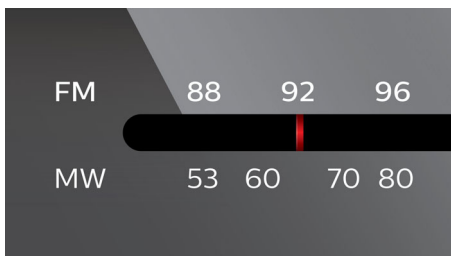

Rich and clear sound

- Dynamic Bass Boost for deep and dramatic sound

PHILIPS

Highlights

Play MP3-CD, CD and CD-R/RW

MP3 stands for "MPEG 1 Audio layer-7.6 cm (3")". MP3 is a revolutionary compression technology by which large digital music files can be made up to 10 times smaller without radically degrading their audio quality. MP3 has become the standard audio compression format used on the world wide web, allowing quick and easy audio file transfer.

FM/MW tuner

FM/MW (AM) stereo tuner

CD Shuffle/Repeat

The "Shuffle/Repeat" function helps you to get rid of the boredom of hearing your music played in the

same order all the time. After loading your favorite songs to the player, all you have to do is to select one of the modes - "Shuffle" or "Repeat" for your tunes to be played in different modes order. Enjoy the different and unique music experience every time you hook up to your player.