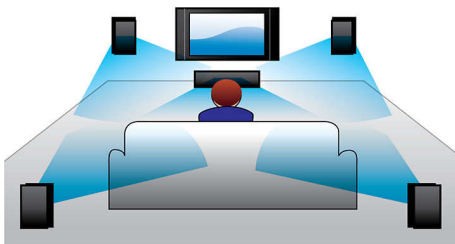

Dolby Digital

Because Dolby Digital standards, the world's leading digital multi-channel audio standards, make use of the way the human ear naturally processes sound, you experience superb quality surround sound audio with realistic spatial cues.