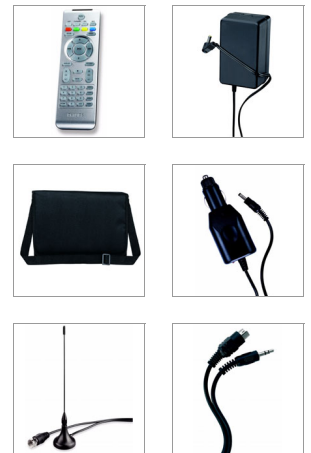

Philips
Portable DVD Player

PET1046

Swivel Screen, flexible view

with built-in digital TV receiver

Enjoy movies on the Philips PET1046 Portable DVD Player with 10.2" LCD display and a 180-degree swivel screen. Plus, share your favorite video experiences with pals thanks to SDHC card slot and USB2.0 connector. Comes with Travel bag.

- Support DVB-T for free-to-air digital TV and radio channels
- 7-day Electronic Program Guide (EPG)
- Direct Teletext and subtitle function support

For ultimate convenience

- Enjoy up to 6 hours continuous non-stop playback*
- USB and SD card slots for photos and music playback
- Travel bag included