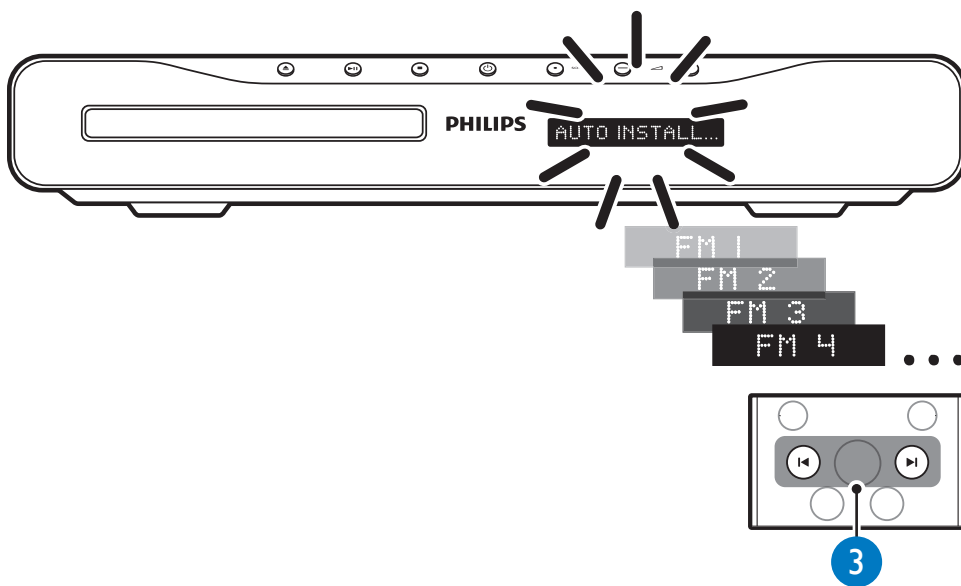

General Setup

- OSD Language**
- Screen Saver
- DivX(R) VOD Code

- Auto
- English**
- Français
- Deutsch
- Italiano
- Español
- Português
- Nederlands

3

DISC

FM

USB 

Specifications are subject to change without notice
Trademarks are the property of Koninklijke Philips Electronics N.V.
or their respective owners
2010 © Koninklijke Philips Electronics N.V. All rights reserved.
sgsna_1102/05_v1