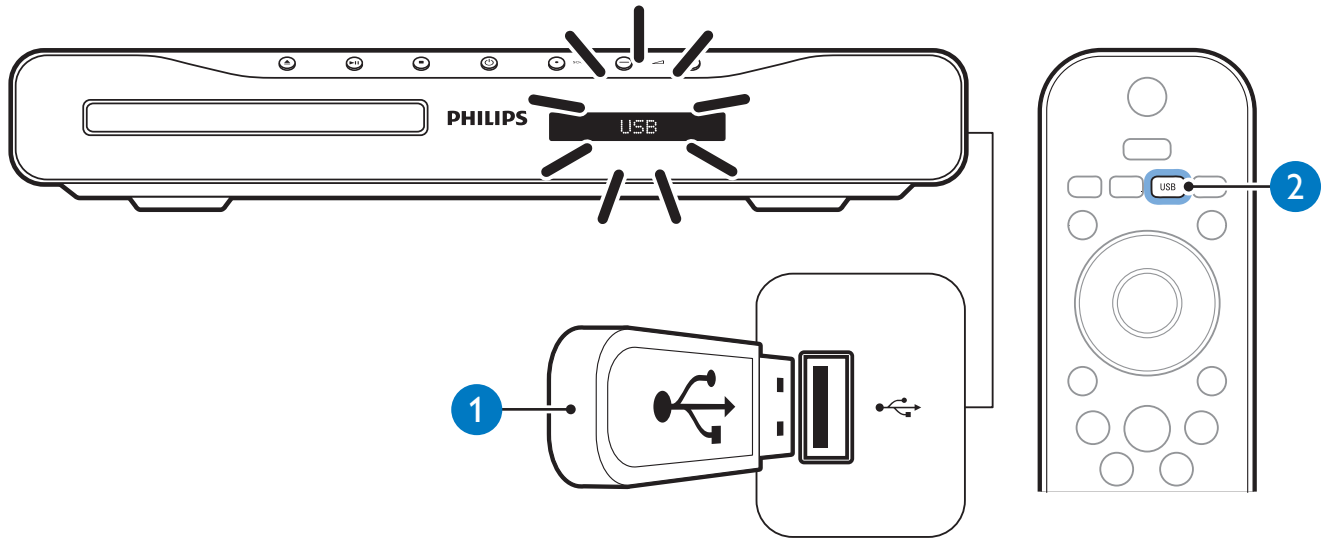

General Setup

- OSD Language**
- Screen Saver
- DivX(R) VOD Code

- Auto
- English**
- Français
- Deutsch
- Italiano
- Español
- Português
- Nederlands

3

DISC

FM

USB 

Specifications are subject to change without notice
Trademarks are the property of Koninklijke Philips Electronics N.V.
or their respective owners
2010 © Koninklijke Philips Electronics N.V. All rights reserved.
sgsna_1102/05_v1