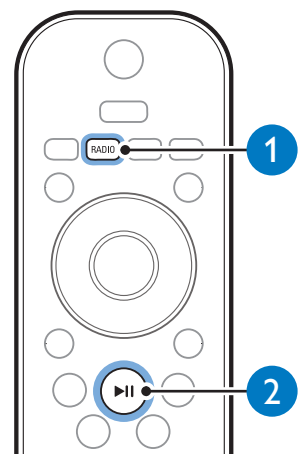

General Setup

- OSD Language**
- Screen Saver
- DivX(R) VOD Code

- Auto
- English**
- Français
- Deutsch
- Italiano
- Español
- Português
- Nederlands

3

DISC

FM

USB 

Specifications are subject to change without notice
Trademarks are the property of Koninklijke Philips Electronics N.V.
or their respective owners
2010 © Koninklijke Philips Electronics N.V. All rights reserved.
sgsna_1102/05_v1