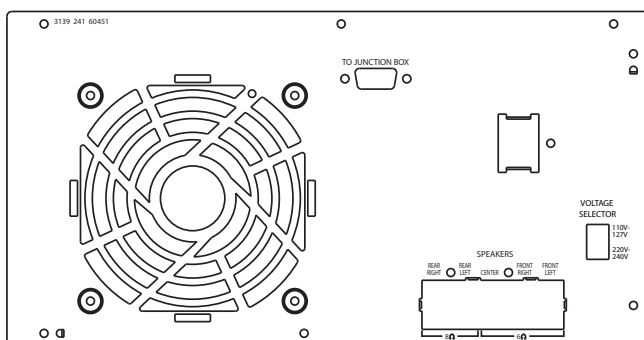

Dimensions

- Set dimensions (W x H x D): 273 x 284 x 144 mm

Issue date 2014-02-06

Version: 4.0.8

12 NC: 9073 100 13071
EAN: 87 10895 93239 4

© 2014 Koninklijke Philips N.V.
All Rights reserved.

Specifications are subject to change without notice.
Trademarks are the property of Koninklijke Philips N.V.
or their respective owners.