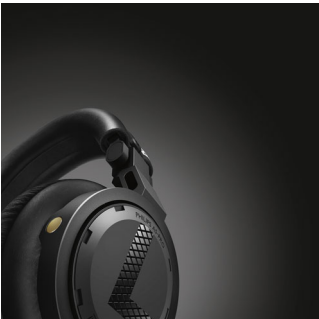

Aluminum hinge construction

The Philips A5-PRO combines robust construction with exceptional fit. With its hard

anodized-finish and sturdy yet lightweight aluminum structure, it is the perfect companion to withstand any active DJ environment.

Closed-back architecture

Closed-back system blocks out ambient noise.