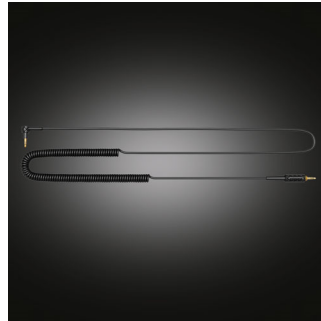

### 90 degree swivel ear-shells

Designed with the professional DJ in mind, the earpieces on these headphones can each rotate 90° – for convenient one-ear listening while track mixing. The swivel can also be put to good use even in more casual listening, when temporary attention has to be paid to outside sounds.

### Aluminum hinge construction

The Philips A5-PRO combines robust construction with exceptional fit. With its hard

anodized-finish and sturdy yet lightweight aluminum structure, it is the perfect companion to withstand any active DJ environment.

### Coiled cable expands to 4.7m

Enjoy greater freedom of movement with a 1.3m long cable with a coiled section that can extend to 4.7m. The coil also reduces the strain on parts caused by pulling, while providing extra extension without the tangled mess of cables.