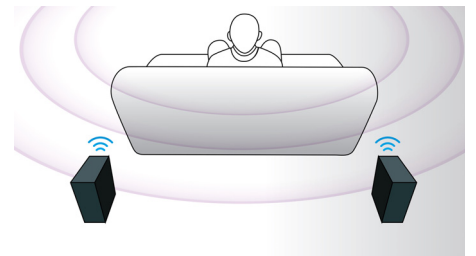

HDMI for HD movies

HDMI is a direct digital connection that can carry digital HD video as well as digital multichannel audio. By eliminating the conversion to analog signals it delivers perfect picture and sound quality, completely free from noise. Movies in standard definition can now be enjoyed in true high definition resolution - ensuring more details and more true-to-life pictures.

EasyLink

EasyLink lets you control multiple devices like DVD players, Blu-ray players, soundbar speaker, Home theater and TV's etc. with one remote. It uses HDMI CEC industry-standard

protocol to share functionality between devices through the HDMI cable. With one touch of a button, you can operate all your connected HDMI CEC enabled equipment simultaneously. Functions like standby and play can now be carried out with absolute ease.

Touch panel for playback

Intuitive touch panel controls allows you to control the volume as well as other playback options by simply pressing the touch sensitive controls on the front panel.

Wireless rear speakers option