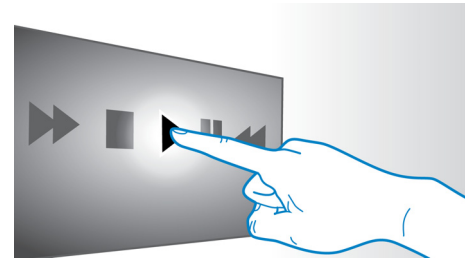

Touch panel for playback

Intuitive touch panel controls allows you to control the volume as well as other playback options by simply pressing the touch sensitive controls on the front panel.