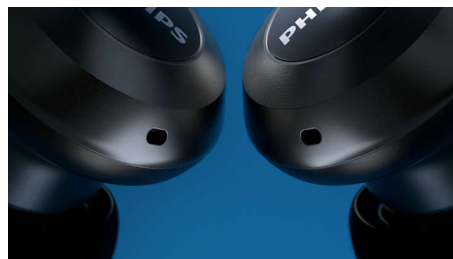

Mono mode

Two mics in each earbud focus on the sound of your voice, dramatically reducing noise from the world around you. If you're in a quieter place and don't need to block out noise while you're speaking, mono mode lets you use just one earbud to talk.

Philips Headphones app

Enhance the bass. Tone down the treble. The Philips Headphones app puts you in charge of the music you're listening to. Adjust levels yourself or choose from preset sound styles. You can also switch between preset ANC modes with a single tap.

TAT8505BK/00