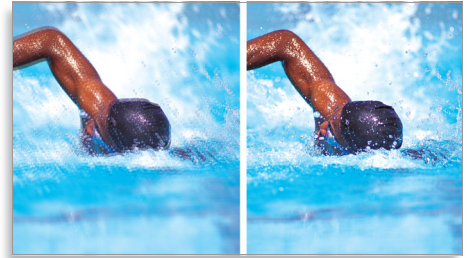

Dimensions

- Set dimensions (W x H x D): 360 x 37 x 265 mm
- Set weight: 1.98 kg
- Packaging dimensions (W x H x D): 415 x 82 x 352 mm
- Weight incl. Packaging: 2.98 kg

Highlights

Progressive Scan

Progressive Scan doubles the vertical resolution of the image resulting in a noticeably sharper picture. Instead of sending a field comprising the odd lines to the screen first, followed by the field with the even lines, both fields are written at one time. A full image is created instantaneously, using the maximum resolution. At such a speed, your eye perceives a sharper picture with no line structure.