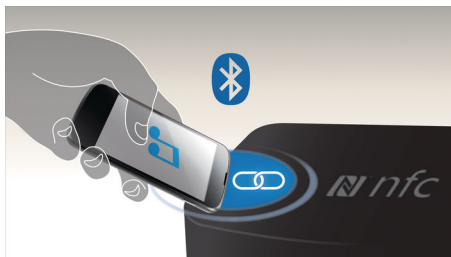

Easy to use

- One-Touch with NFC-enabled smartphones for Bluetooth pairing
- Handy remote control for extra convenience
- CD Shuffle/Repeat for personalised music enjoyment
- 20-track CD programmable
- Stereo headphone jack for better personal music enjoyment

Powerful sound you can hear and feel

- Bass Reflex Speaker System delivers a powerful, deeper bass
- Dynamic Bass Boost for deep and dramatic sound

PHILIPS

Highlights

Stream music via Bluetooth™

Bluetooth is a short-range wireless communication technology that is both robust and energy efficient. The technology allows easy wireless connection to an iPod/iPhone/iPad or other Bluetooth devices, such as smartphones, tablets or even laptops. So you can easily and wirelessly enjoy your favourite music, video or game on this speaker.

NFC technology

Pair Bluetooth devices easily with one-touch NFC (Near Field Communications)

technology. Just tap the NFC-enabled smartphone or tablet on the NFC area of a speaker to turn the speaker on, start Bluetooth pairing and begin streaming music.

USB Direct for MP3 music

USB Direct for MP3 music playback

Bass Reflex Speaker System

Bass Reflex Speaker System delivers a deep bass experience from a compact loudspeaker box system. It differs from a conventional loudspeaker box system in the addition of a bass pipe that is acoustically aligned to the woofer to optimise the low frequency roll-off of the system. The result is deeper controlled bass and lower distortion. The system works by causing the air mass in the bass pipe to vibrate like a conventional woofer. Combined with the response of the woofer, the system extends the overall low frequency sounds to