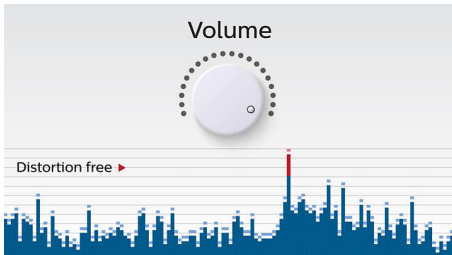

Anti-clipping function

Anti-Clipping lets you play music louder and keeps it high quality, even when the battery is

low. It accepts a range of input signals, from 300mV to 1000mV and keeps your speakers safe from damage by distortion. This built-in function monitors the musical signal as it goes through the amplifier and keeps peaks within the amplifier's range, preventing the audio distortion caused by clipping without affecting loudness. A portable speaker's ability to reproduce musical peaks decreases along with battery power, yet anti-clipping reduces peaks caused by low battery, keeping music distortion free.