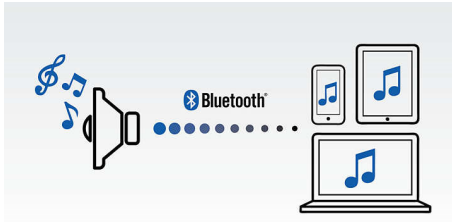

Simplicity in use

- Audio-in for easy connection to almost any electronic device
- Wireless music streaming via Bluetooth

PHILIPS

wireless portable speaker
Bluetooth® Rechargeable battery, 2W

Highlights

Wireless music streaming

Bluetooth is a short range wireless communication technology that is both robust and energy-efficient. The technology allows easy wireless connection to iPod/iPhone/iPad or other Bluetooth devices, such as smartphones, tablets or even laptops. So you can enjoy your favorite music, sound from video or game wireless on this speaker easily.

Anti-clipping function

Anti-Clipping lets you play music louder and keeps it high quality, even when the battery is

low. It accepts a range of input signals, from 300mV to 1000mV and keeps your speakers safe from damage by distortion. This built-in function monitors the musical signal as it goes through the amplifier and keeps peaks within the amplifier's range, preventing the audio distortion caused by clipping without affecting loudness. A portable speaker's ability to reproduce musical peaks decreases along with battery power, yet anti-clipping reduces peaks caused by low battery, keeping music distortion free.