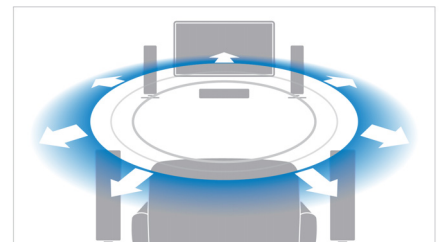

DynamicSurround

DynamicSurround employs highly advanced sound algorithms that faithfully replicate the sonic characteristics of the ideal full surround environment. This rewards listeners with an immersive, 7.1 system listening experience and by making the most of fewer speakers, the user's rooms are spared the clutter that comes with a 7.1 system - without sacrificing the surround sound experience.