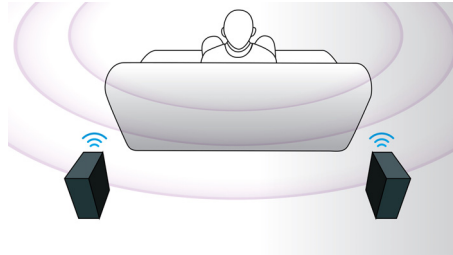

Wireless rear speakers option

Wireless rear speakers give you scalability and mobility in speaker placement. Developed using interference-free technology, wireless speakers provide full surround sound without unsightly wire connections.