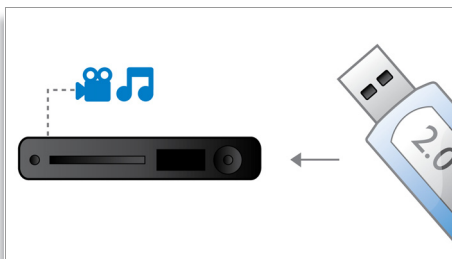

Hi-Speed USB 2.0 Link

The Universal Serial Bus or USB is a protocol standard that is conveniently used to link PCs,

peripherals and consumer electronic equipment. Hi-Speed USB devices have a data transfer rate of up to 480 Mbps - up from the 12 Mbps in original USB ones. With Hi-Speed USB 2.0 Link, all you have to do is plug in your USB device, select the movie, music or photo and play away.