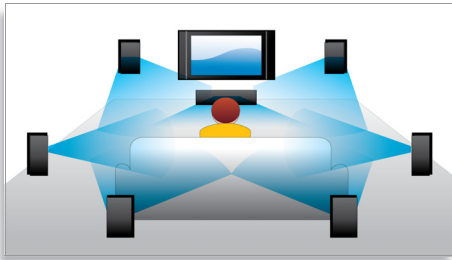

Highlights

Dolby TrueHD and DTS-HD MA

DTS-HD Master Audio and Dolby TrueHD delivers 7.1 channels of the finest sound from your Blu-ray Discs. Audio reproduced is virtually indistinguishable from the studio master, so you hear what the creators intended for you to hear. DTS-HD Master Audio and Dolby TrueHD complete your high definition entertainment experience.