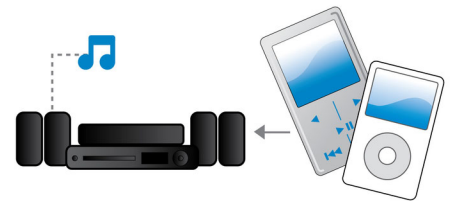

## Full HD 3D Blu-ray

Be enthralled by 3D movies in your own living room on a Full HD 3D TV. Active 3D uses the latest generation of fast switching displays for real life depth and realism in full 1080x1920 HD resolution. By watching these images through special glasses with right and left lenses that are timed to open and close in synchrony with alternating images, the full HD 3D viewing experience is created in your home cinema. Premium 3D movie releases on Blu-ray offer a wide, high quality selection of content. Blu-ray also delivers uncompressed surround sound for an unbelievably real audio experience.

## EasyLink

EasyLink lets you control multiple devices like DVD players, Blu-ray players, soundbar speaker, Home theater and TV's etc. with one remote. It uses HDMI CEC industry-standard protocol to share functionality between devices through the HDMI cable. With one touch of a button, you can operate all your connected HDMI CEC enabled equipment simultaneously. Functions like standby and play can now be carried out with absolute ease.

## HDMI for HD movies

HDMI is a direct digital connection that can carry digital HD video as well as digital multichannel audio. By eliminating the conversion to analog signals it delivers perfect picture and sound quality, completely free from noise. Movies in standard definition can now be enjoyed in true high definition

## Audio in

Audio in allows you to easily play your music directly from your iPod/iPhone/iPad, MP3 player, or laptop via a simple connection to your home cinema. Simply connect your audio device to the Audio in jack to enjoy your music with the superior sound quality of the Philips home cinema system.