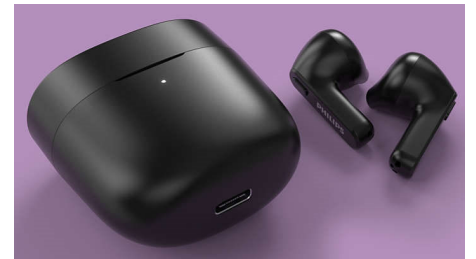

Philips
True Wireless
Headphones

Earbuds sit in outer ear
Super-small charging case
IPX4 water protection
Up to 18 hours play time

TAT2236GR

Super-slim case. Comfortable fit.

These splash and sweat-resistant true wireless headphones go where you go! The charging case fits in the pocket of your slim-fit jeans. The earbuds sit in your outer ear — perfect if you don't like the feeling of ear tips in your ear canal.

Mono mode

Taking a lot of calls? You can double your talk time by using one earbud while the other one charges. The mic is automatically assigned to the earbud you're using, and you can simply swap over when your current earbud is running low on battery.

TAT2236GR/00

Quick to reconnect to your phone

Quick to reconnect to your phone when you open the case

Secure comfortable fit

You can rock your tunes in real comfort thanks to the snug, lightweight design. With no ear tips, you won't feel anything in your ear canal, and there's no sensation of pressure. The 'hockey stick' form factor keeps each earbud secure.

Super-portable charging case

With a charging case this small, you get more music anywhere! A single charge of these true wireless headphones gives you 6 hours play time, and a fully charged case adds another 12 hours. For a quick boost, pop your headphones in the case for 15 minutes to get an extra hour.