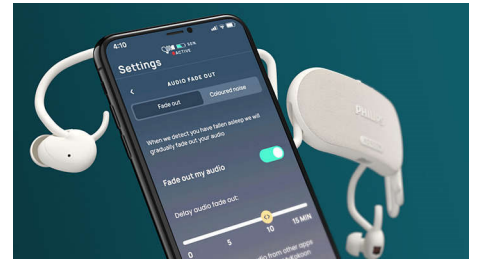

Powerful biosensors

Powerful biosensors detect when you're falling asleep, and the audio you're listening to will

automatically fade away as you drift off. These same biosensors also let you monitor your sleep, so you can track your patterns in the Kokoon app and improve your sleep habits over time.

Intelligent noise masking

Noisy neighbors, a snoring partner, or traffic disturbing your sleep? These sleep buds can help. Once the biosensors detect that you're sleeping, white or colored noise is played to mask out external sounds. Use the Kokoon app to select the type of masking sound you want, or turn it off altogether.

Balanced-armature drivers

These sleep buds boast balanced-armature drivers specially designed to bring you clear sound while maintaining the barely-there feel of each earbud. Combined with excellent passive noise isolation, courtesy of the snug fit, you can let the world fade away as you relax with your sounds.

TAN7808GY/00

Handy control unit

Carefully positioned so it gently hugs the nape of your neck, the neckband control unit is curved and clad in soft material so it's comfy in any sleeping position. The unit's multifunction button lets you adjust the volume or pick up calls—if you're still awake!