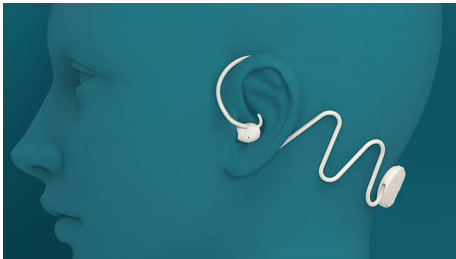

TAN7808GY

Soothing sounds for restful nights

- Intelligent noise masking masks disturbances as you sleep
- Bluetooth connectivity lets you stream from any source
- Balanced-armature drivers for clear sound
- Control unit on the neckband that's easy to reach

Sleep headphones. Get your best sleep yet!

- In-ear sleep buds developed with sleep specialists Kokoon
- 5 sizes of soft silicone ear tips for the perfect fit
- World's thinnest earbuds.* Perfect for side sleepers!
- Kokoon companion app. Specialist sleep audio and insights
- Biosensors fade out audio and let you monitor your sleep

Take control of your rest with sleep tracking

- Better sleep, better days with sleep tracking
- Up to 10 hours play time and easy USB-C charging
- Relax and catch up. Clear calls via the headphones

PHILIPS

Sleep headphones

Soft, thin sleep buds Intelligent noise masking, Sleep monitoring, Kokoon companion sleep app

Highlights

World's thinnest sleep buds*

These soft, super-thin sleep buds sit snug within the ear and are suitable for all sleeping positions, including side sleepers. Each earbud loops over your ear so it won't fall out if you move, and you get five sizes of extra-soft silicone ear tips so you can find the fit that's right for you.