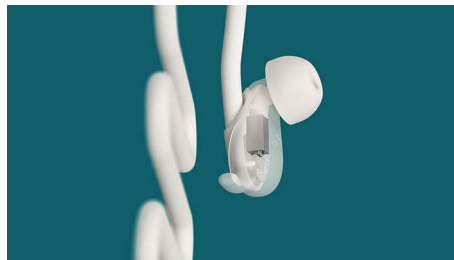

Balanced-armature drivers

These sleep buds boast balanced-armature drivers specially designed to bring you clear sound while maintaining the barely-there feel of each earbud. Combined with excellent passive noise isolation, courtesy of the snug fit, you can let the world fade away as you relax with your sounds.

TAN7808GY/00