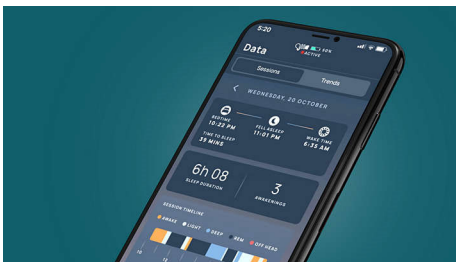

Kokoon sleep app

Listen to sounds endorsed by science to help you fall asleep easier—and wake to helpful insights on your sleep quality. The app's soothing sounds include meditations, soundscapes, binaural beats, and more. Not sure what to try? The app can help you understand which sounds work best for you.