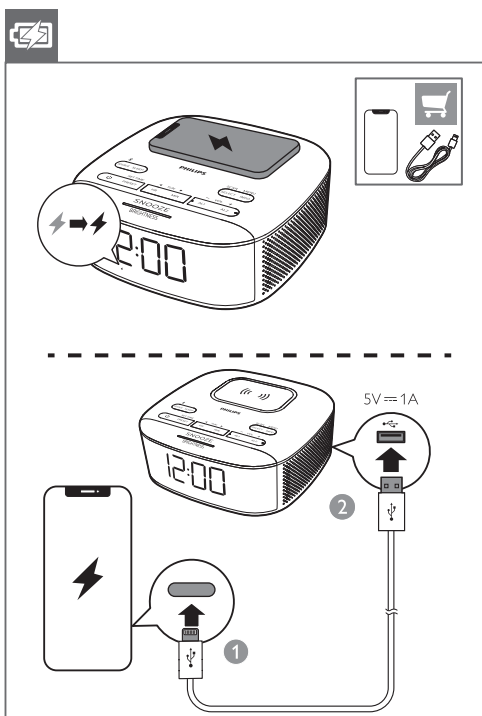

TAR7705_QSG_V1.0