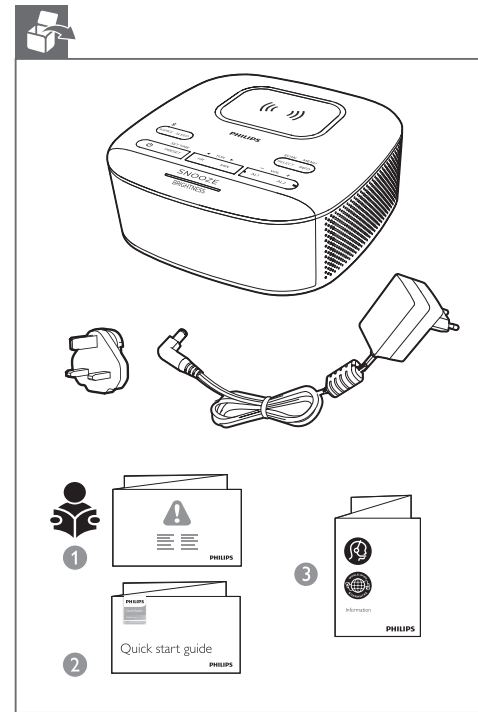

风琴折

Black

PHILIPS

Clock Radio
7000 Series
R7705

Quick start guide