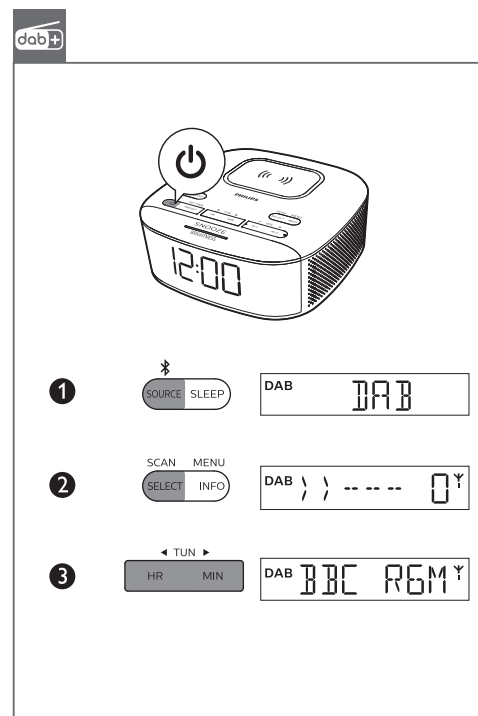

TAR7705_QSG_V1.0