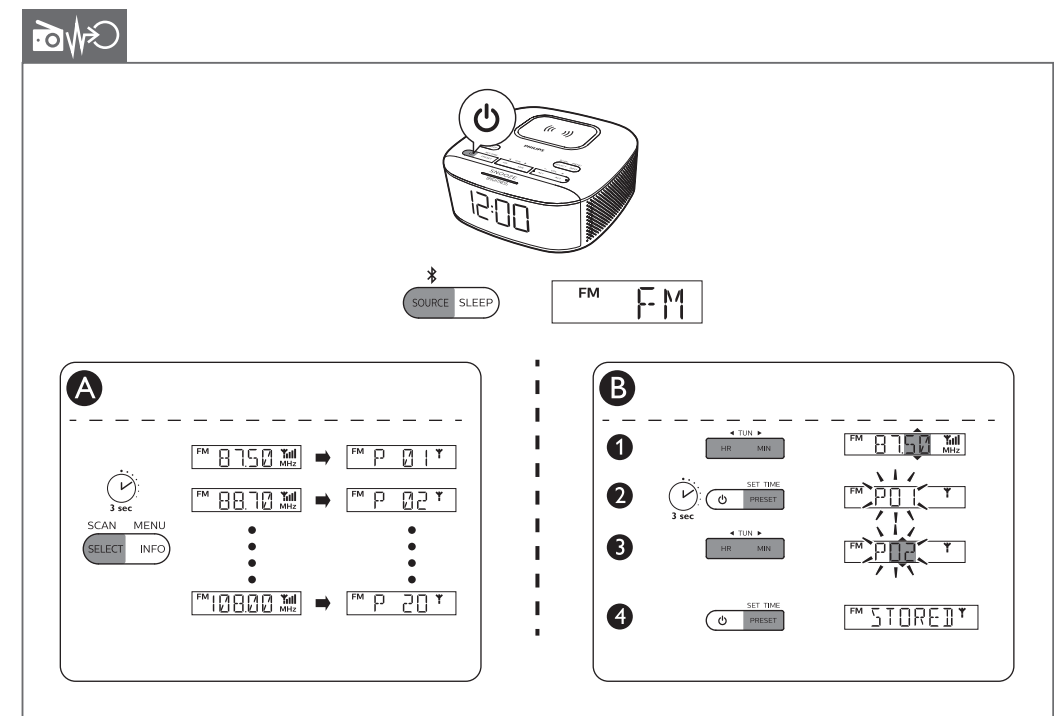

TAR7705_QSG_V1.0