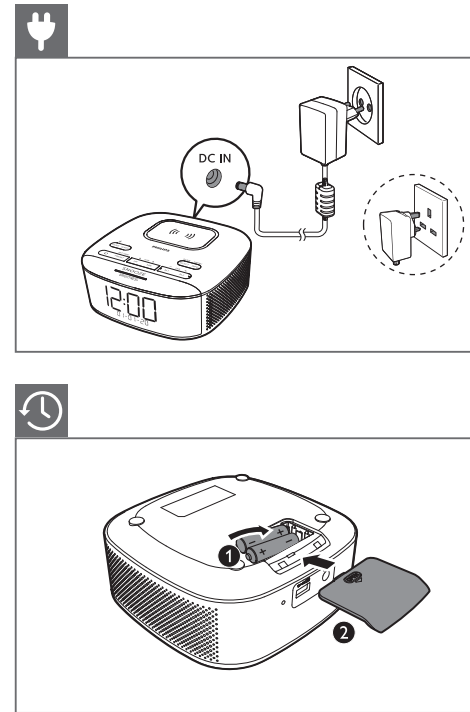

风琴折

Black

PHILIPS

Clock Radio
7000 Series
R7705

Quick start guide