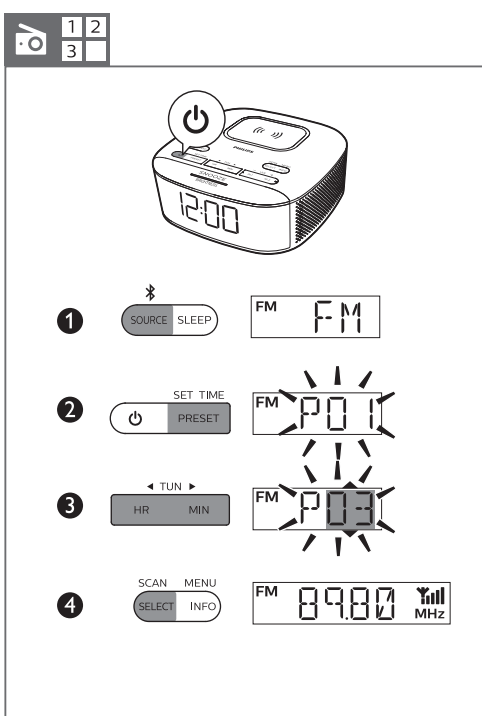

TAR7705_QSG_V1.0