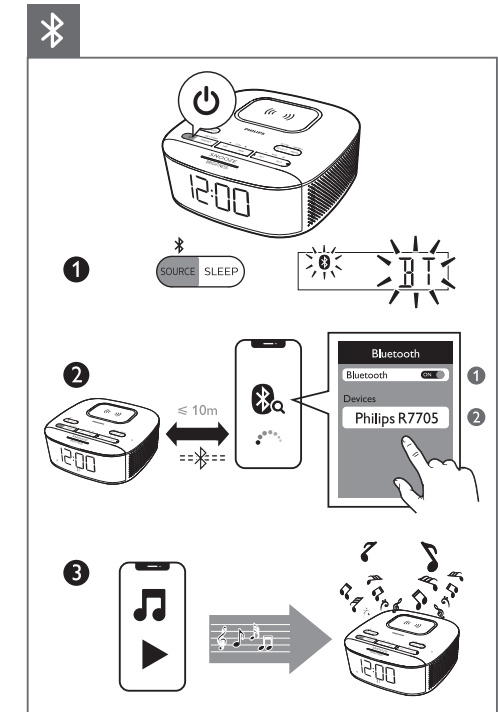

风琴折

Black

PHILIPS

Clock Radio
7000 Series
R7705

Quick start guide