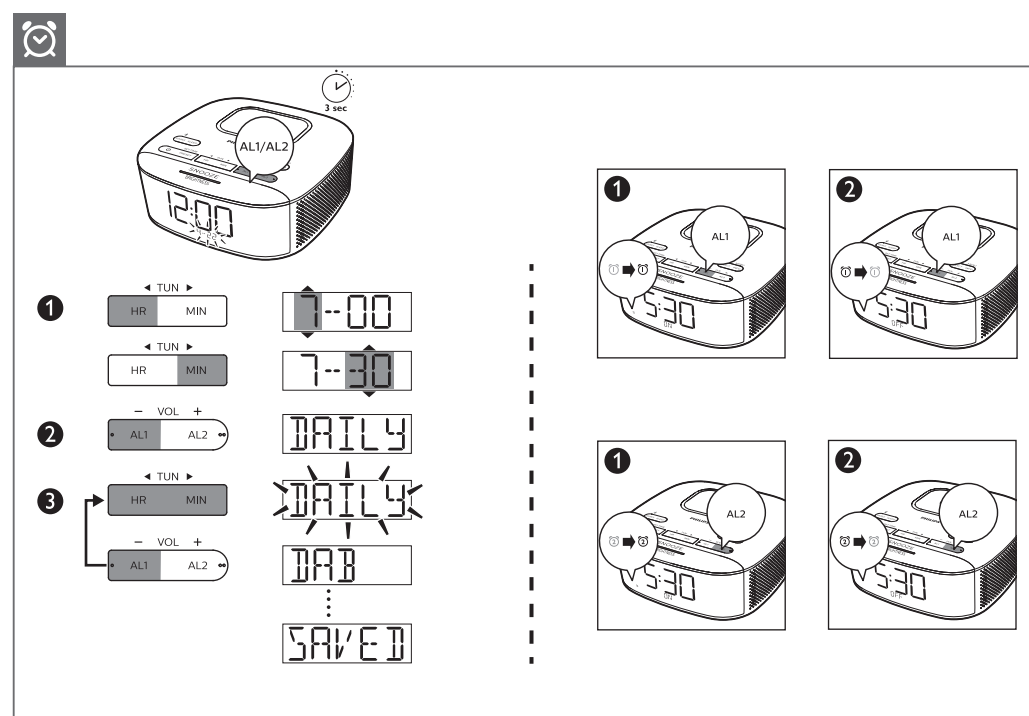

TAR7705_QSG_V1.0