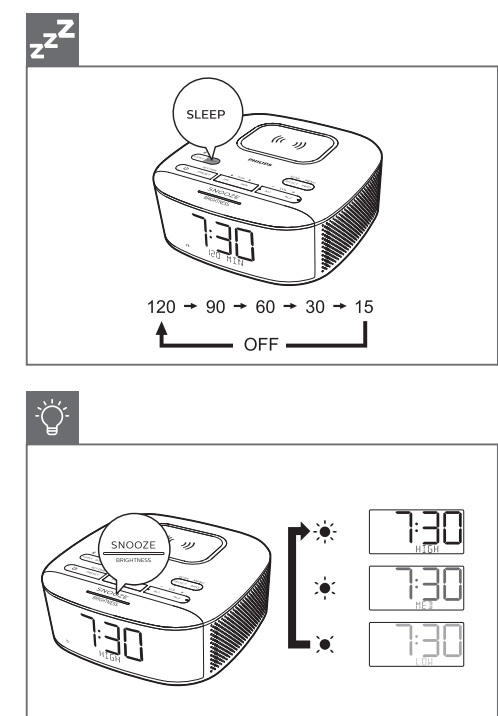

TAR7705_QSG_V1.0