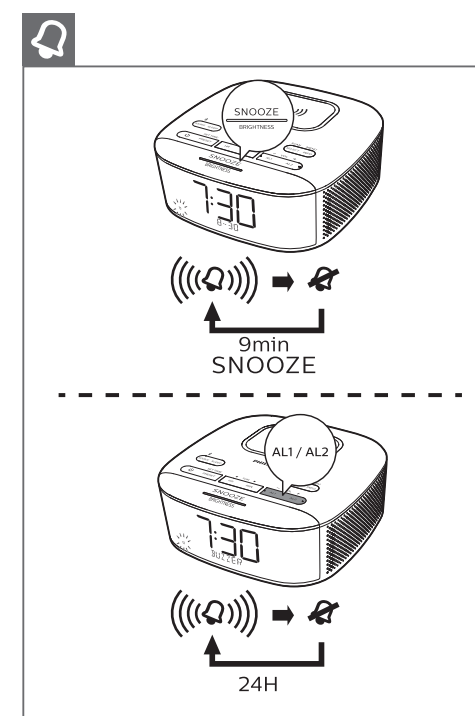

TAR7705_QSG_V1.0