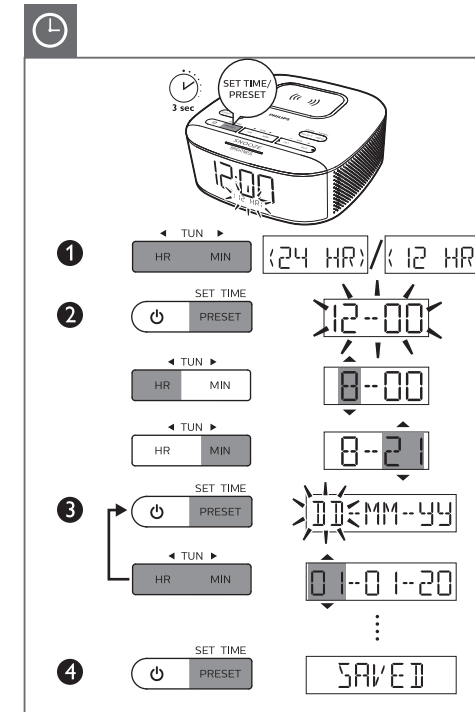

风琴折

Black

PHILIPS

Clock Radio
7000 Series
R7705

Quick start guide