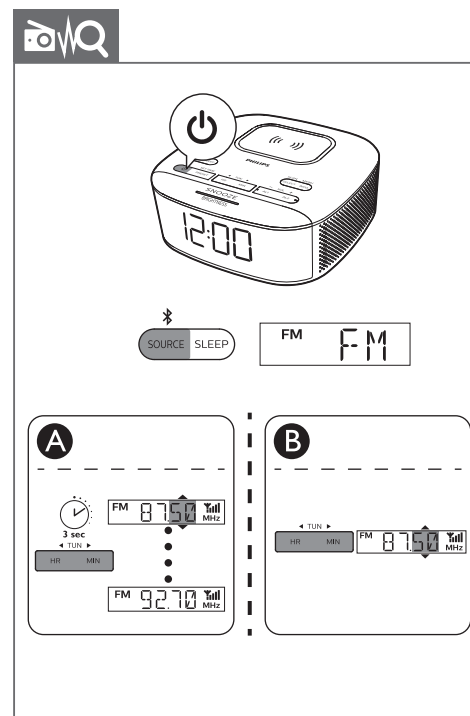

TAR7705_QSG_V1.0