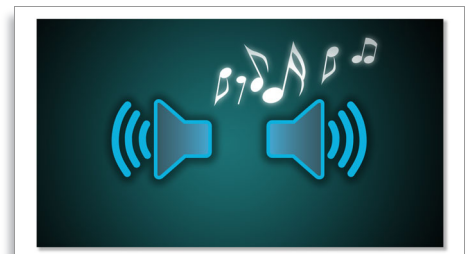

Built-in speaker

A speaker offers good sound quality for more pleasure.

Stereo headphone jack

Connect your own headphone to this Philips radio for a more personal listening experience whenever you want it. You can enjoy your favourite movie or music in great sound without disturbing others by connecting your headphones to the player.