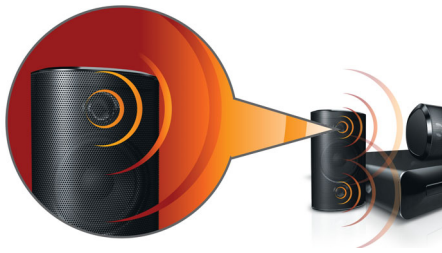

Philips Immersive Sound
Home theatre

HDMI 1080p

Immersive Sound

HTS3520

Obsessed with sound

Powerful cinematic sound with deep bass

Bring the power of the cinema into your home! Powerful speakers with bass pipes and high definition HDMI 1080p upscaling pump up your home entertainment experience

Great listening experience

- Powerful speakers with bass pipes for great sound
- Dolby Digital and Pro Logic II surround sound
- 600 W RMS power delivers great sound for movies and music

Designed to enhance your living space

- Compact design that fits anywhere

Connect and enjoy all your entertainment

- Plays DVD, VCD, CD and USB devices
- HDMI 1080p upscales to high definition for sharper pictures

PHILIPS

Highlights

Powerful speakers with basspipes

Powerful speakers with bass pipes for great sound

600 W RMS power

600 W RMS power delivers great sound for movies and music

Dolby Digital and Pro Logic II

A built-in Dolby Digital decoder eliminates the need for an external decoder by processing all six channels of audio information to provide a surround sound experience and an astoundingly natural sense of ambience and dynamic realism. Dolby Pro Logic II provides five channels of surround processing from any stereo source.