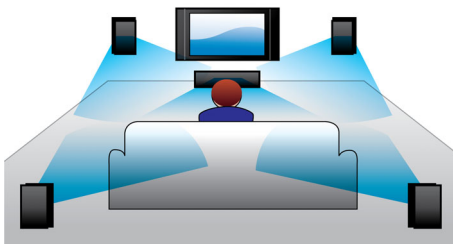

- Compact design that fits anywhere

Connect and enjoy all your entertainment

- Plays DVD, VCD, CD and USB devices
- HDMI 1080p upscales to high definition for sharper pictures

PHILIPS

Highlights

Powerful speakers with basspipes

Powerful speakers with bass pipes for great sound

600 W RMS power

600 W RMS power delivers great sound for movies and music

Dolby Digital and Pro Logic II

A built-in Dolby Digital decoder eliminates the need for an external decoder by processing all six channels of audio information to provide a surround sound experience and an astoundingly natural sense of ambience and dynamic realism. Dolby Pro Logic II provides five channels of surround processing from any stereo source.

HDMI 1080p

HDMI 1080p upscaling delivers images that are crystal clear. Movies in standard definition can now be enjoyed in true high definition resolution - ensuring more details and more true-to-life pictures. Progressive Scan (represented by "p" in "1080p") eliminates the line structure prevalent on TV screens, again ensuring relentlessly sharp images. To top it off, HDMI makes a direct digital connection that can carry uncompressed digital HD video