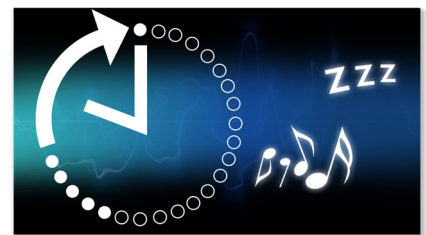

Auto time synchronization

With the automatic time setting function in your clock radio, you do not ever have to set the time. The clock synchronizes with radio signals automatically, even when it is switched off. It updates itself within one minute when there is an immediate need for adjustment, and makes routine synchronizations with radio signals to ensure it keeps accurate time always. From the first time you take the clock radio out of the box, to the time a power outage occurs, you can depend on your Philips product to give you the right time, fuss-free and reliably.

Dual alarm

The Philips audio system comes with two alarm times. Set one alarm time to wake you up and the other time to wake up your partner.

Gentle wake

Start your day right by waking up gently to a gradually escalating alarm volume. Normal alarm sounds with a preset volume are either too low to wake you up or are so uncomfortably loud that you are rudely jolted awake. Choose to wake up to your favorite music, radio station or buzzer alarm. Gentle wake's alarm volume gradually increases from subtly low to reasonably high in order to gently rouse you.

Sleep Timer

Sleep timer lets you decide how long you want to listen to music or a radio station of your choice before falling asleep. Simply set a time limit (up to 1 hour) and choose a CD or radio station to listen to while you drift off to sleep. The set will continue to play for the selected duration and then automatically switch off to a power-efficient, silent stand-by mode. Sleep Timer lets you fall asleep to your favorite CD or radio DJ without counting sheep or worrying about wasting power.