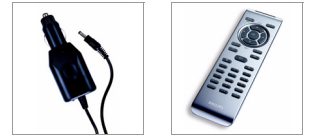

Philips  
Portable DVD Player

DVD, VCD, CD, MP3-CD playback

PET100