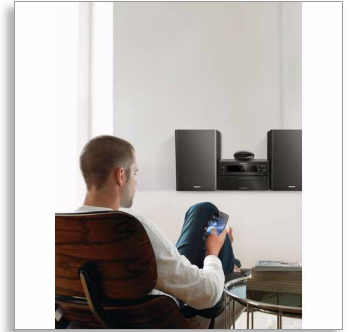

Philips
Bluetooth® Hi-Fi adapter

Bluetooth® music receiver

For smartphone, tablet
NFC
Bluetooth® aptX and AAC

AEA2500

Play music wirelessly from smartphone to Hi-Fi

Bluetooth-enabled

Philips Bluetooth® Hi-Fi Adapter turns your Hi-Fi or PC speaker system into a wireless sound system. Simply connect the adapter, and you're ready to play music from your smartphone, tablet and other Bluetooth-enabled devices to your Hi-Fi.

Turns your Hi-Fi into a wireless sound system

- Connects to almost any Hi-Fi or PC speaker system
- Uses RCA or 3.5-mm jack to connect adapter
- Enjoy better sound than from your smartphone

Simplicity in use