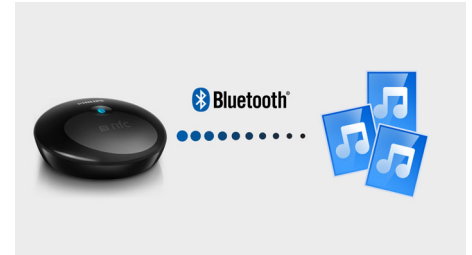

Stream music library

You store your music on smartphone and tablet. With the Bluetooth® Hi-Fi Adapter, you can stream all your music from your music library to your Hi-Fi system.