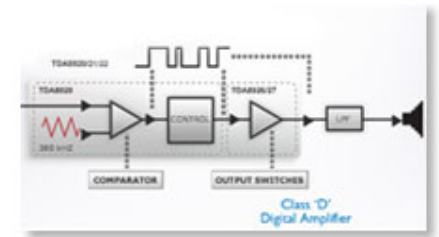

SBA1710GRN/00

Highlights

Class D Digital Amplifier

Class 'D' Digital Amplifier takes an analog signal, converts it into a digital signal and then amplifies the signal digitally. The signal then enters a demodulation filter to give the final output. The amplified digital output delivers all the advantages of digital audio, including improved sound quality. In addition, Class 'D' Digital Amplifier has greater than 90% efficiency compared to traditional AB amplifiers. This high efficiency translates into a powerful amplifier with a small footprint.